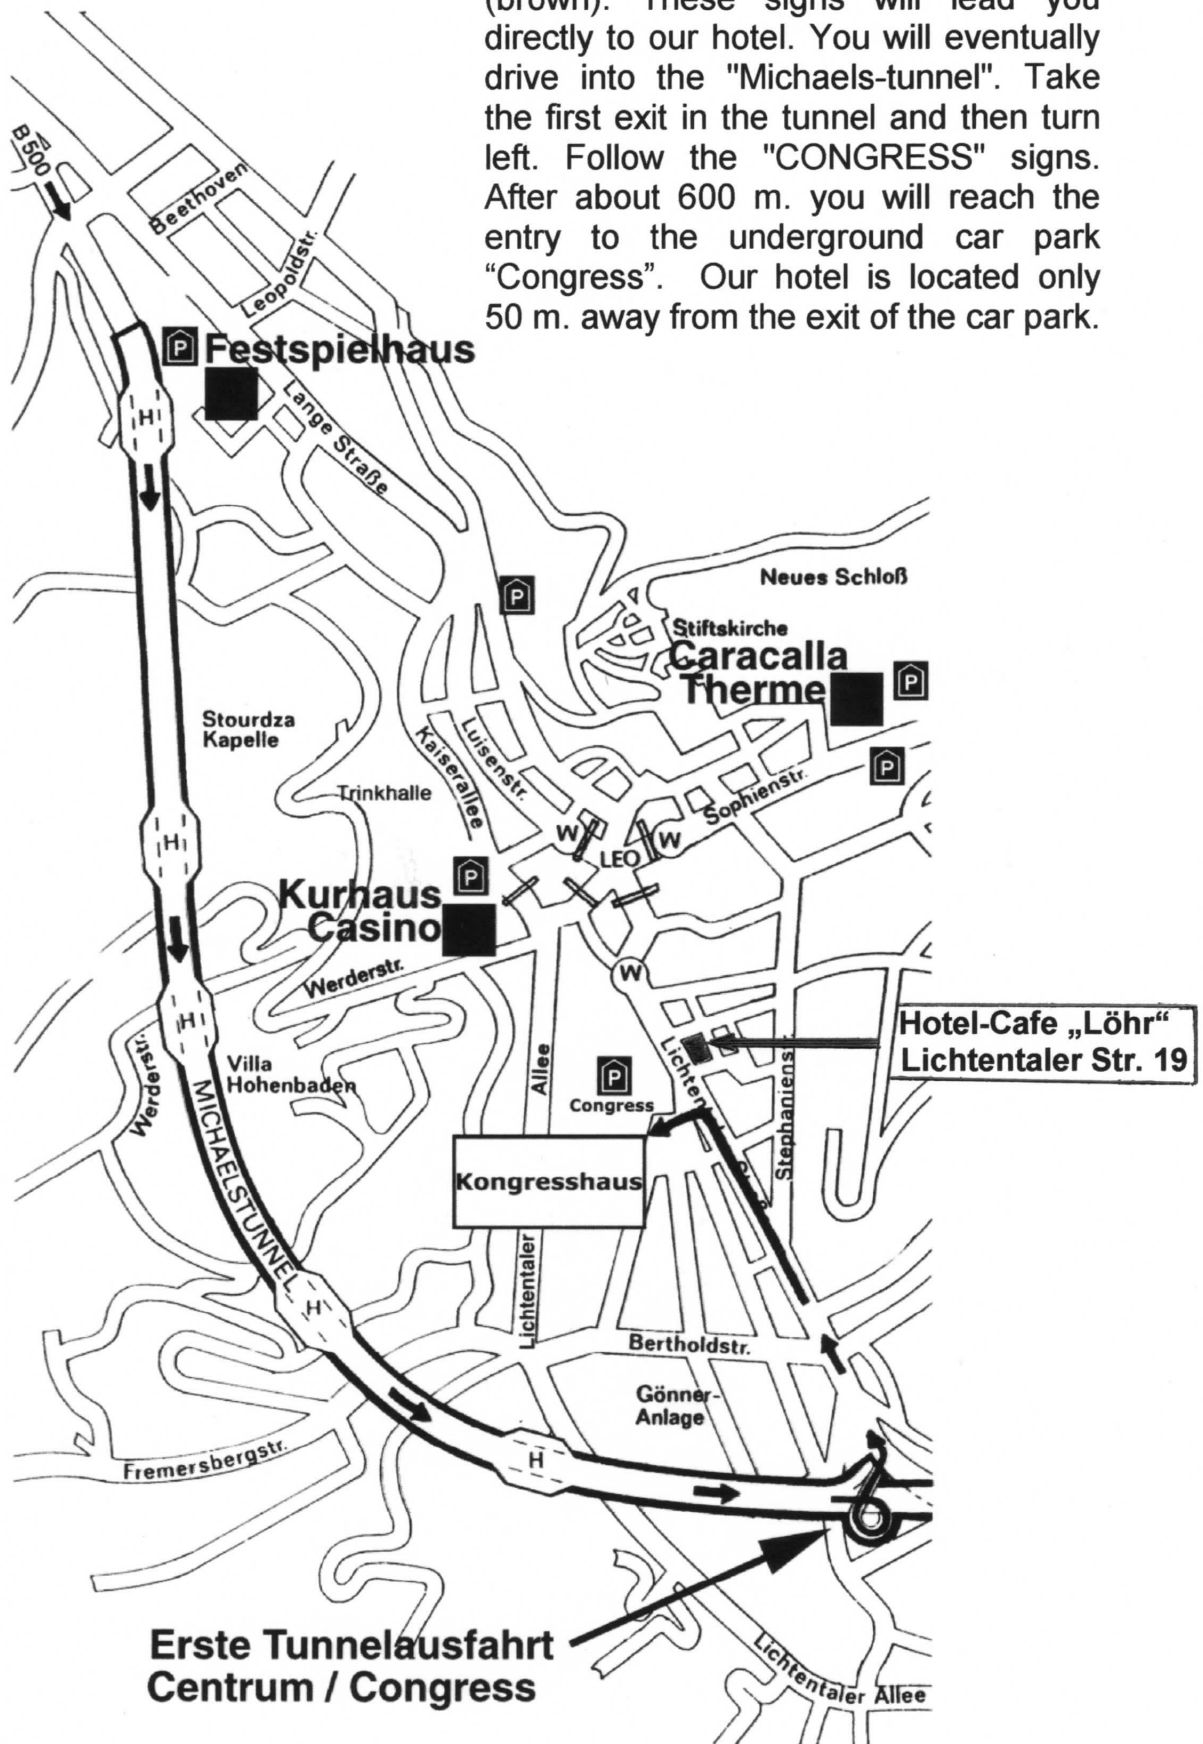

If you are coming from the A5 Highway take the exit Baden-Baden. Follow B500 direction Baden-Baden. In the city follow the sign "CONGRESS" (brown). These signs will lead you directly to our hotel. You will eventually drive into the "Michaels-tunnel". Take the first exit in the tunnel and then turn left. Follow the "CONGRESS" signs. After about 600 m. you will reach the entry to the underground car park "Congress". Our hotel is located only 50 m. away from the exit of the car park.

**Erste Tunnelausfahrt
Centrum / Congress**

**Hotel-Cafe „Löhr“
Lichtentaler Str. 19**